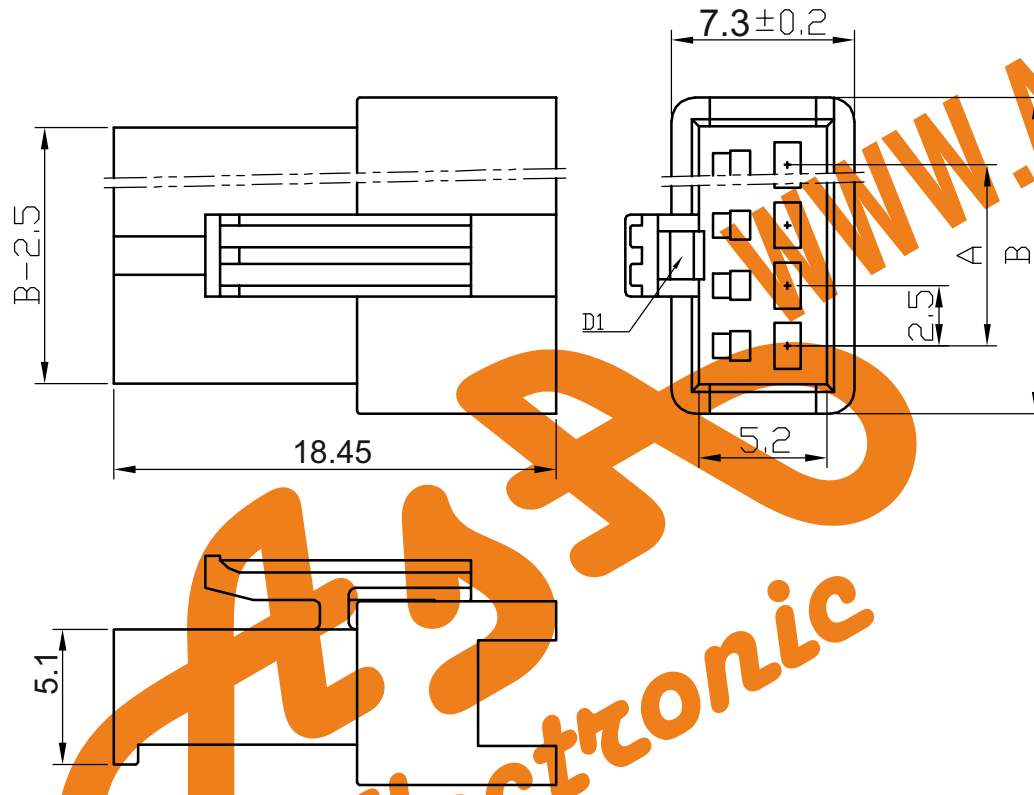

SM Type Housing MALE

Poles	Part No.		Dimensions	
			A	B
2	WW2501-H02	SM-2A	2.5	8.1
3	WW2501-H03	SM-3A	5	10.6
4	WW2501-H04	SM-4A	7.5	13.1
5	WW2501-H05	SM-5A	10	15.6
6	WW2501-H06	SM-6A	12.5	18.1
7	WW2501-H07	SM-7A	15	20.6
8	WW2501-H08	SM-8A	17.5	23.1
9	WW2501-H09	SM-9A	20	25.6
10	WW2501-H10	SM-10A	22.5	28.1
11	WW2501-H12	SM-12A	27.5	33.1

WW2501-H16 SM-16A 37.5 43.1

WWW.AsA-Elec.com

AsA Electronic Co.

Tel : (+98) 21 66 73 56 82 Mob : (+98) 912 03 161 02

Housing		PA66(UL94V-0/V-2)	1	White
No.	Item/Material No.	Material	QTY	Remark
Unmarked Tolerance				
Unit		Scale	Design Unit	Size
mm		—	Metric	A4
Draw	Review	Approve	Material	Drawing No.
			Item	SM-A